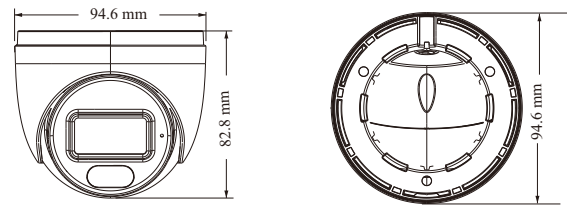

PoE	Yes, IEEE802.3af
Supplement Light Range	IR range:20 ~ 30 m; white light range:10 ~ 20 m
Ingress Protection	IP67
<b>Others</b>	
Power Supply	DC12V/PoE
Power Consumption	< 5W
Operating Environment	- 30 °C ~ 65°C (-22°F~149°F), Humidity: less than 95 % (non-condensing)
Storage Environment	- 30 °C ~ 60 °C (-22°F~140°F), Humidity: less than 95 % (non-condensing)
Dimensions ( mm )	Ø 94.6 × 82.8
Weight ( net )	Approx. 0.42KG
Installation	Ceiling mounting; Wall mounting
Certificate	CE, FCC
Environmental Protection	Complies with Directive EU RoHS, WEEE(2012/19/EU) , directive 94/62/EC and REACH(EC1907/2006)

### DIMENSIONS